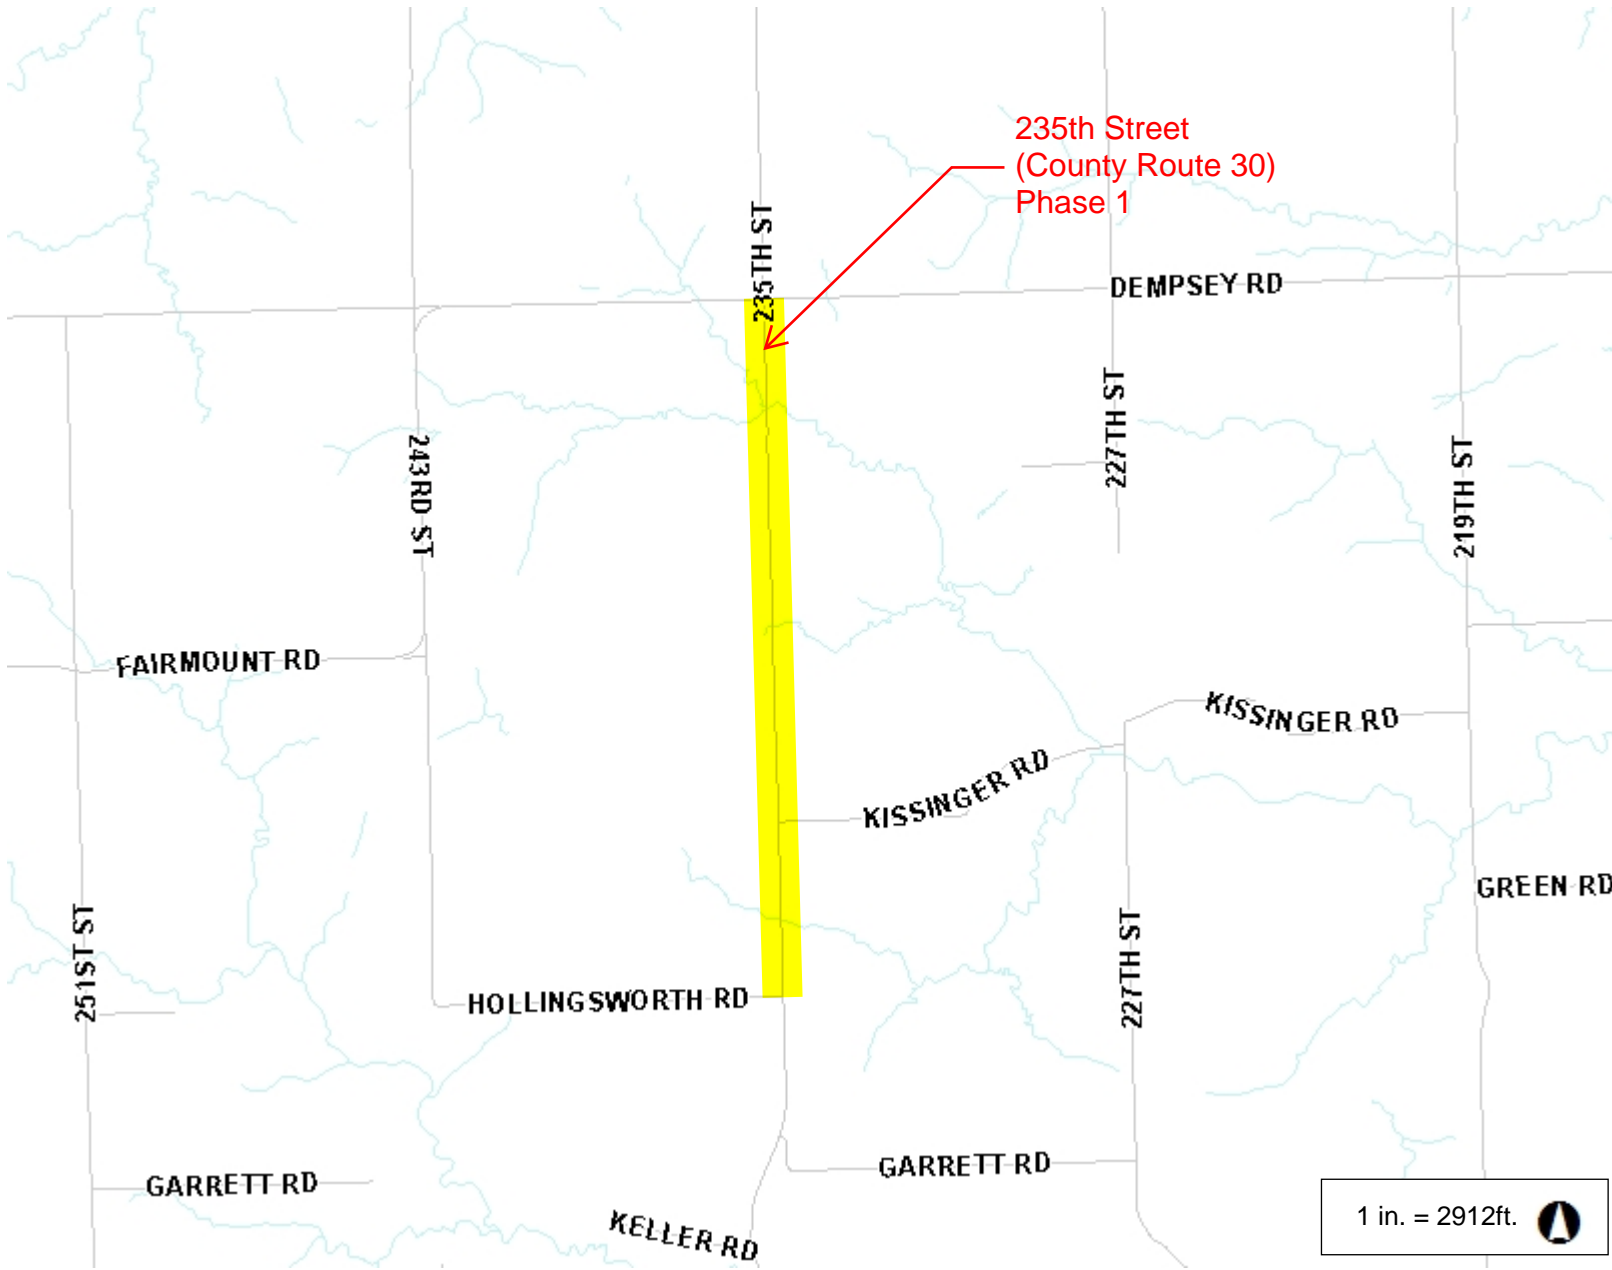

Leavenworth County, KS

Legend

- Major Road
 - <all other values>
 - 70
- Road
- Railroad
- Creek

1 in. = 2912ft. 

This Cadastral Map is for informational purposes only. It does not purport to represent a property boundary survey of the parcels shown and shall not be used for conveyances or the establishment of property boundaries.
THIS MAP IS NOT TO BE USED FOR NAVIGATION