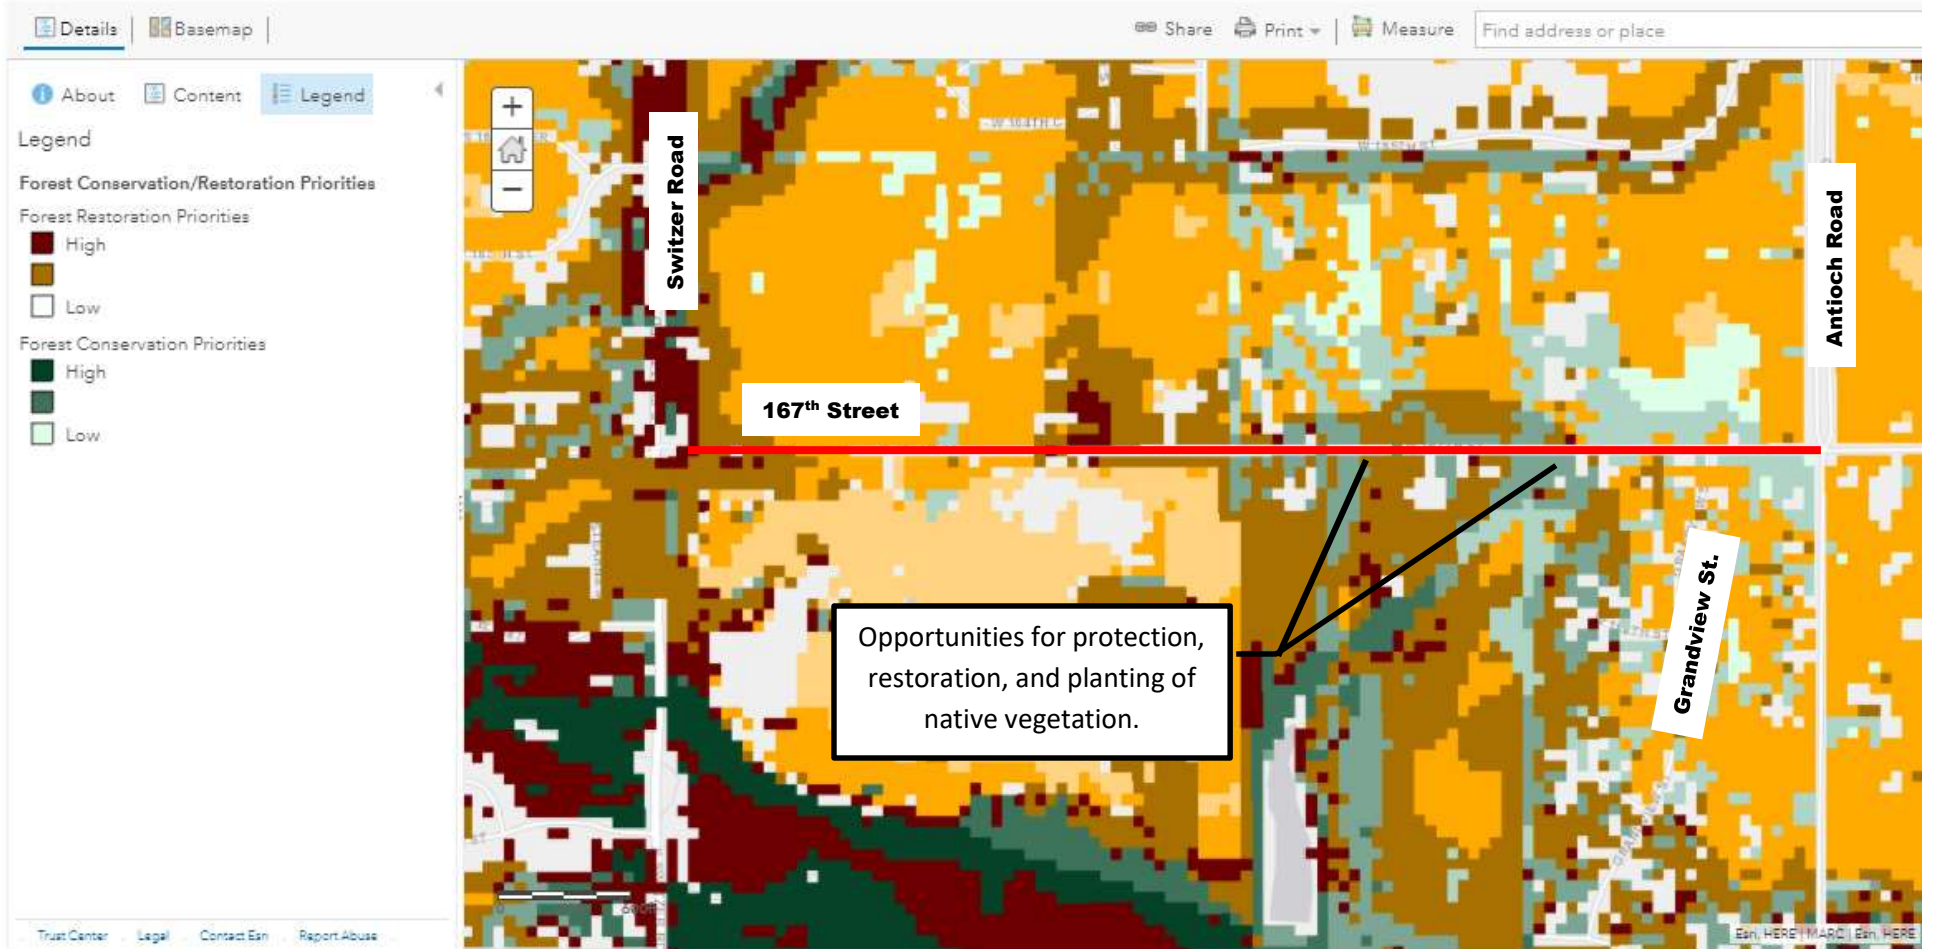

Natural Resource – Land Cover

ArcGIS Greater Kansas City Green Region Explorer

Modify Map

167th Street (Switzer Road to Antioch Road)

Natural Resource – Conservation/Restoration Priorities

ArcGIS Greater Kansas City Green Region Explorer

Modify Map

167th Street (Switzer Road to Antioch Road)