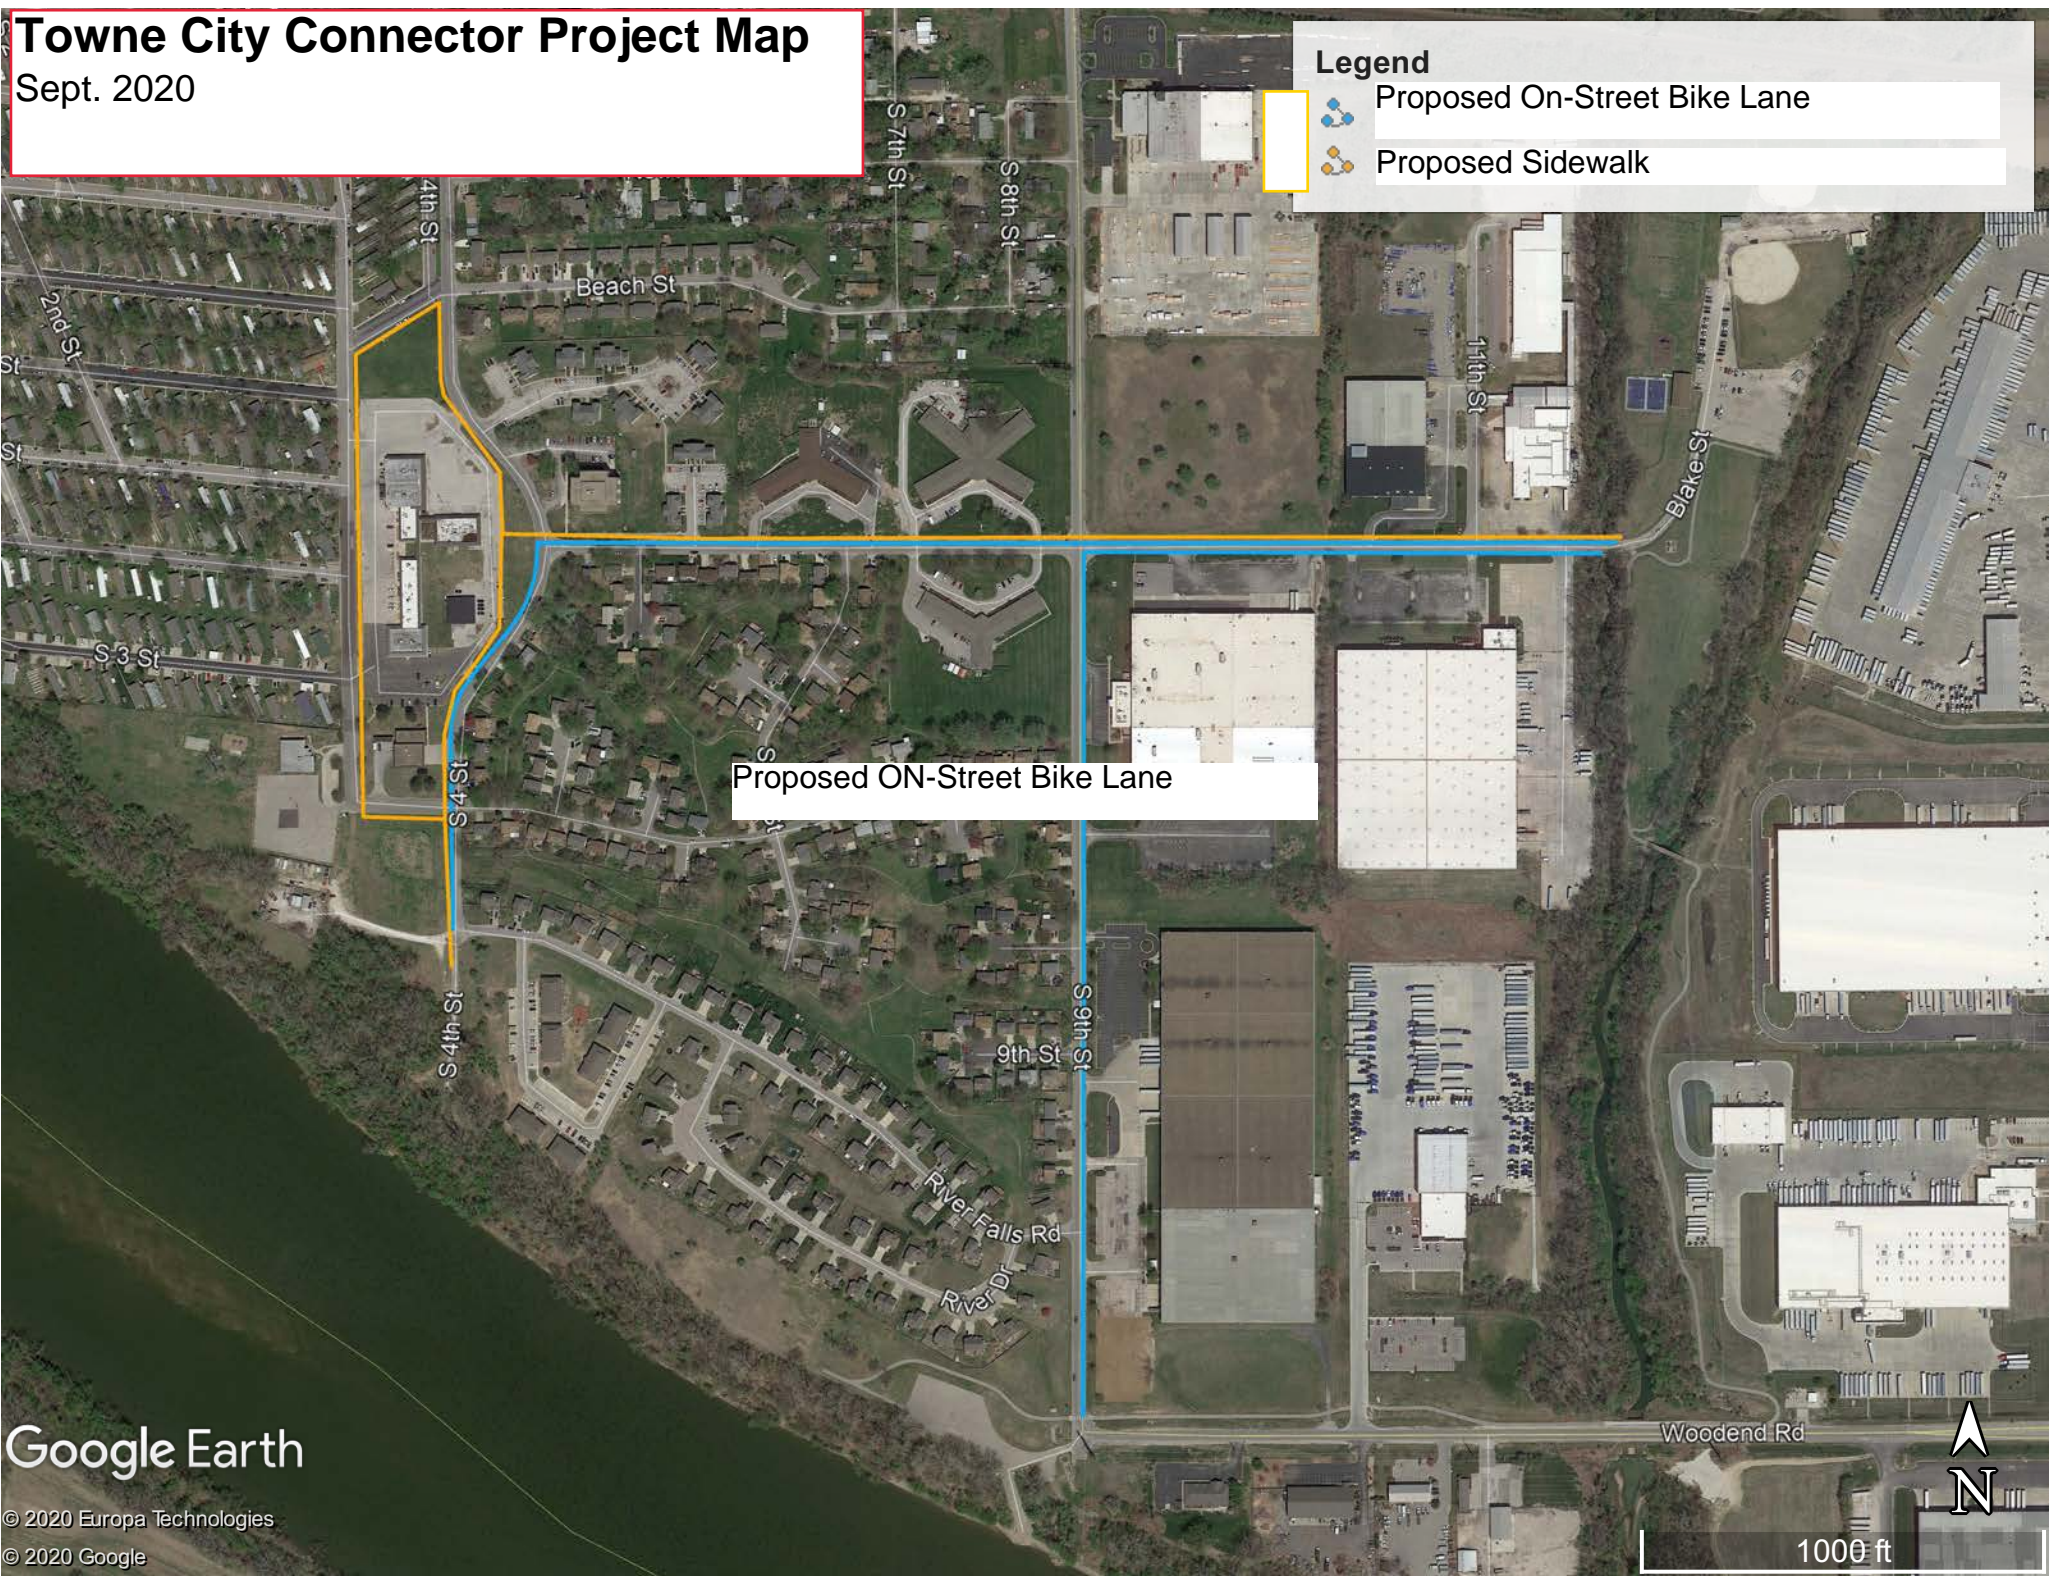

Towne City Connector Project Map

Sept. 2020

Legend

-  Proposed On-Street Bike Lane
-  Proposed Sidewalk

Proposed ON-Street Bike Lane

Google Earth

© 2020 Europa Technologies
© 2020 Google