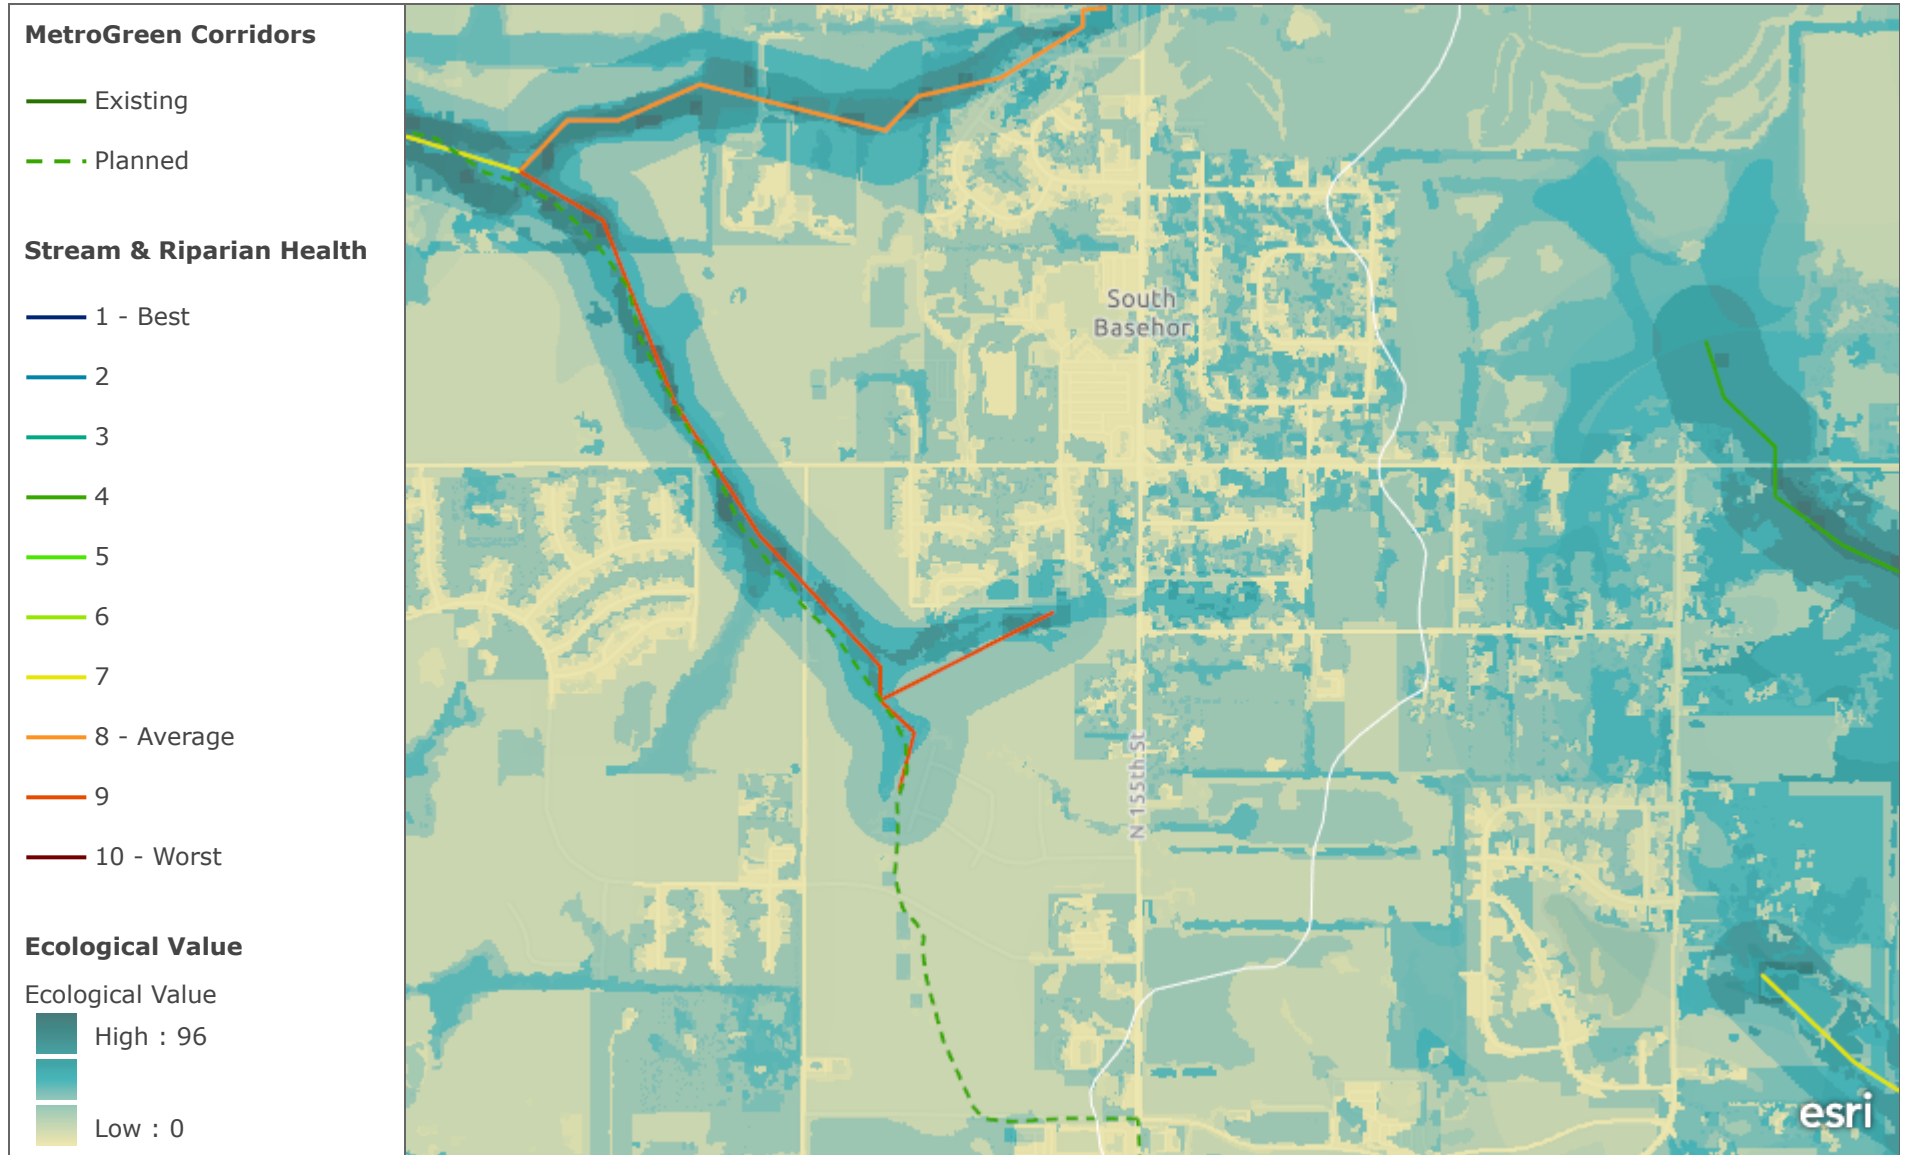

Greater Kansas City Green Region Explorer

Environmental Resources in Greater Kansas City

0.4mi

MARC | Mid-America Regional Council | Esri Community Maps Contributors, Missouri Dept. of Conservation, Missouri DNR, Esri, HERE, Garmin, SafeGraph, INCREMENT P, METI/NASA, USGS, EPA, NPS, US Census Bureau, USDA | Esri Community Maps Contributors, Missouri Dept. of Conservation, Missouri DNR, Esri, HERE, Garmin, SafeGraph, INCREMENT P, METI/NASA, USGS, EPA, NPS, US Census Bureau, USDA

Greater Kansas City Green Region Explorer

Environmental Resources in Greater Kansas City

0.2mi

MARC | Mid-America Regional Council | Esri Community Maps Contributors, Missouri Dept. of Conservation, Missouri DNR, Esri, HERE, Garmin, SafeGraph, INCREMENT P, METI/NASA, USGS, EPA, NPS, US Census Bureau, USDA | Esri Community Maps Contributors, Missouri Dept. of Conservation, Missouri DNR, Esri, HERE, Garmin, SafeGraph, INCREMENT P, METI/NASA, USGS, EPA, NPS, US Census Bureau, USDA