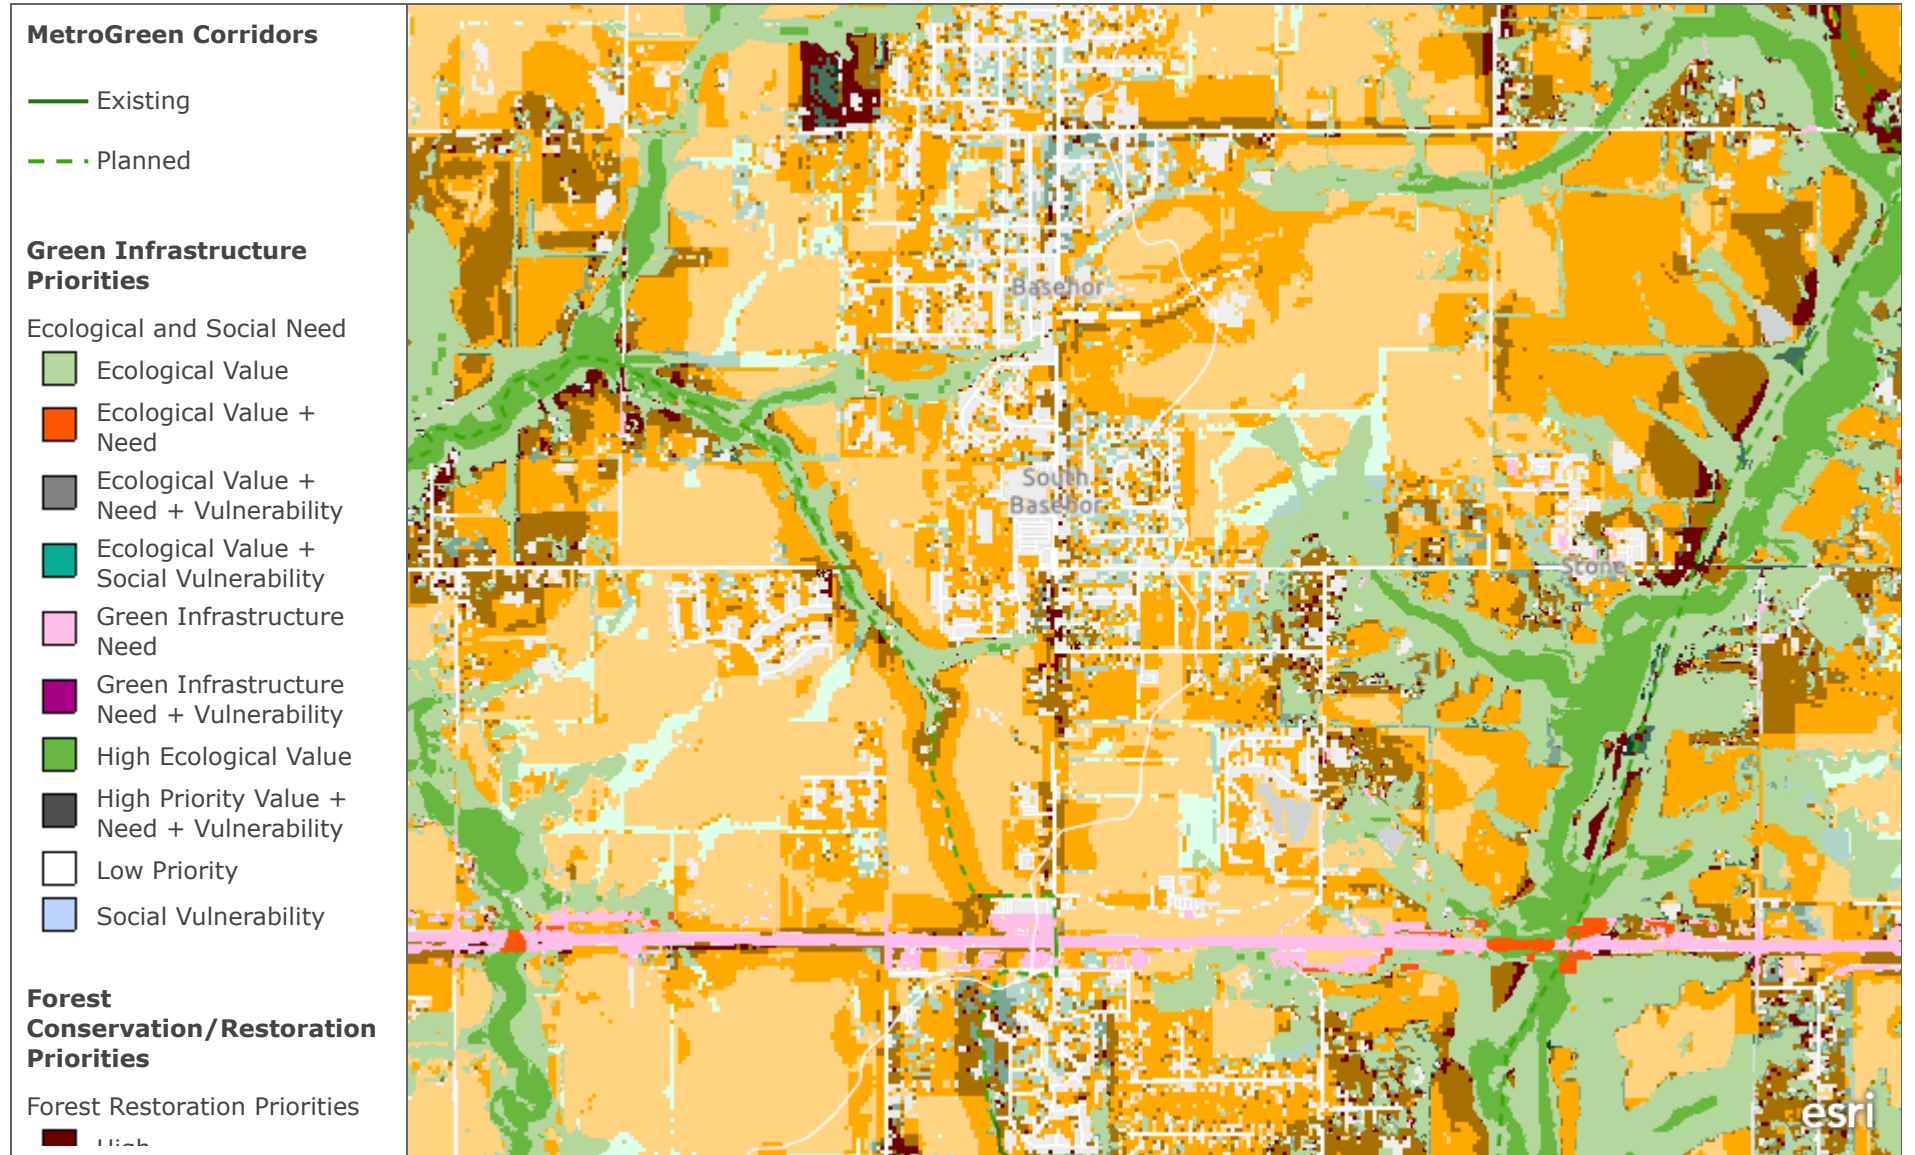

Greater Kansas City Green Region Explorer

Environmental Resources in Greater Kansas City

0.4mi

MARC | Mid-America Regional Council | Esri Community Maps Contributors, Missouri Dept. of Conservation, Missouri DNR, Esri, HERE, Garmin, SafeGraph, INCREMENT P, METI/NASA, USGS, EPA, NPS, US Census Bureau, USDA | Esri Community Maps Contributors, Missouri Dept. of Conservation, Missouri DNR, Esri, HERE, Garmin, SafeGraph, INCREMENT P, METI/NASA, USGS, EPA, NPS, US Census Bureau, USDA

Greater Kansas City Green Region Explorer

Environmental Resources in Greater Kansas City

0.2mi

MARC | Mid-America Regional Council | Esri Community Maps Contributors, Missouri Dept. of Conservation, Missouri DNR, Esri, HERE, Garmin, SafeGraph, INCREMENT P, METI/NASA, USGS, EPA, NPS, US Census Bureau, USDA | Esri Community Maps Contributors, Missouri Dept. of Conservation, Missouri DNR, Esri, HERE, Garmin, SafeGraph, INCREMENT P, METI/NASA, USGS, EPA, NPS, US Census Bureau, USDA